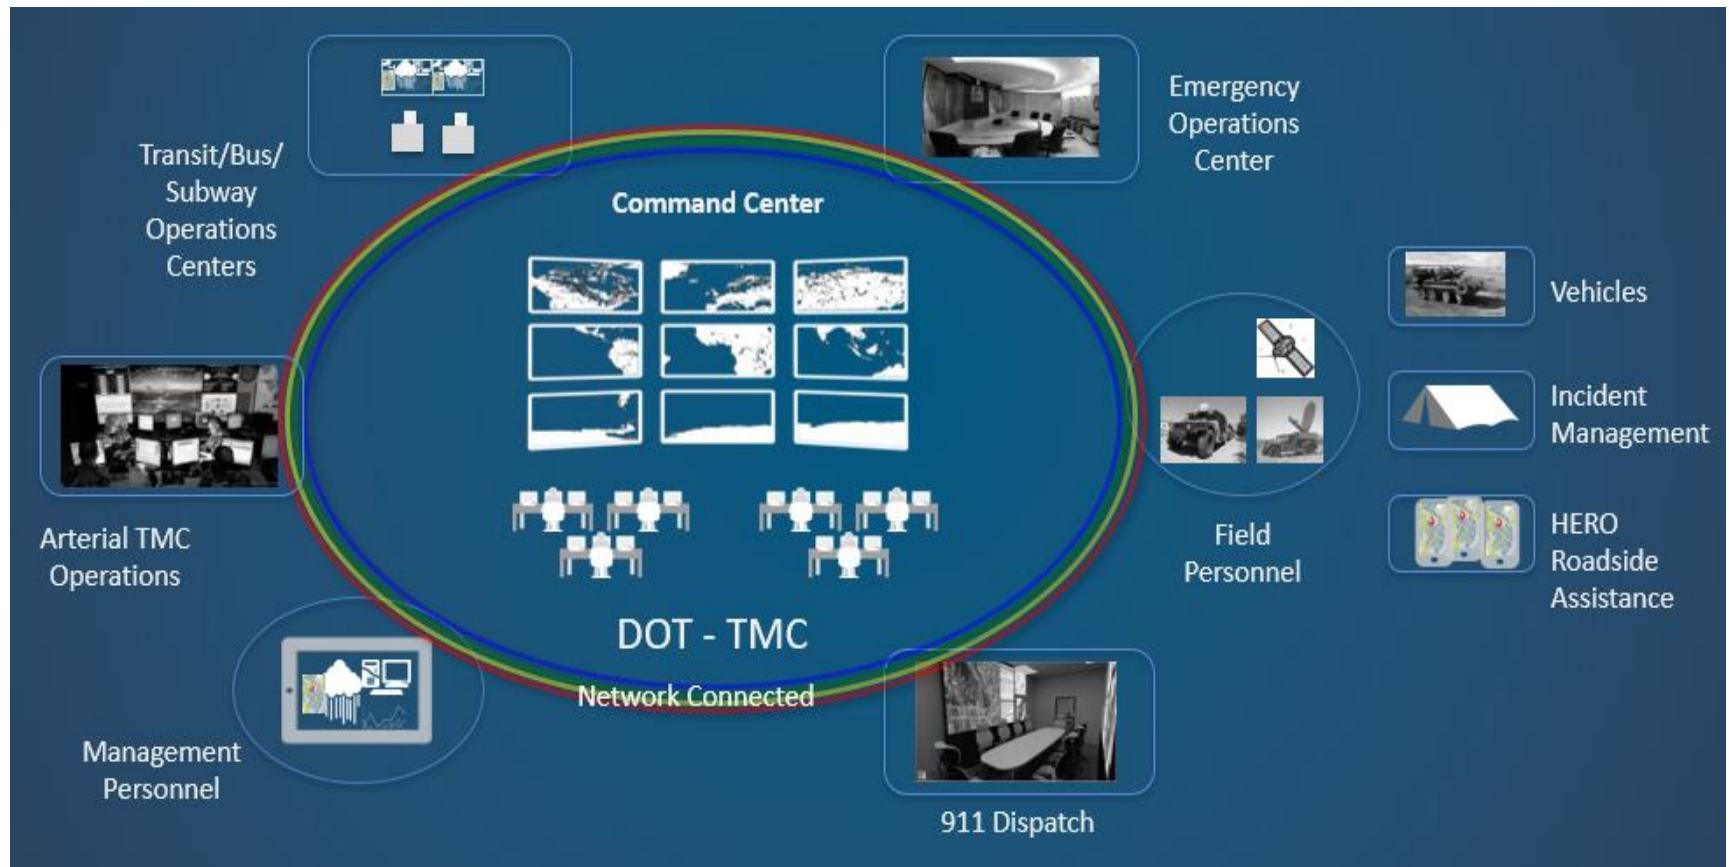

Enterprise-Wide Visualization and Collaboration Solutions

for Command and Control Environments

Dennis Nuutinen – Vertical Sales Manager

ACTIVU REALTIME INTEROPERABILITY - Visually Integrated & Networked Situational Awareness

ALABAMA DOT – CASE STUDY

- Transition from Video Walls to **Intelligent Data Walls**
- Comprehensive ability to manage in an **integrated** fashion?

...across stakeholders and customers, modes, facilities and networks

Intelligent Visualization Defined

BEFORE

- Proprietary systems
- Hardwired to sources
- On predetermined displays only

AFTER

- Managed by users
- Integrated with critical systems
- Shared across the enterprise(s)