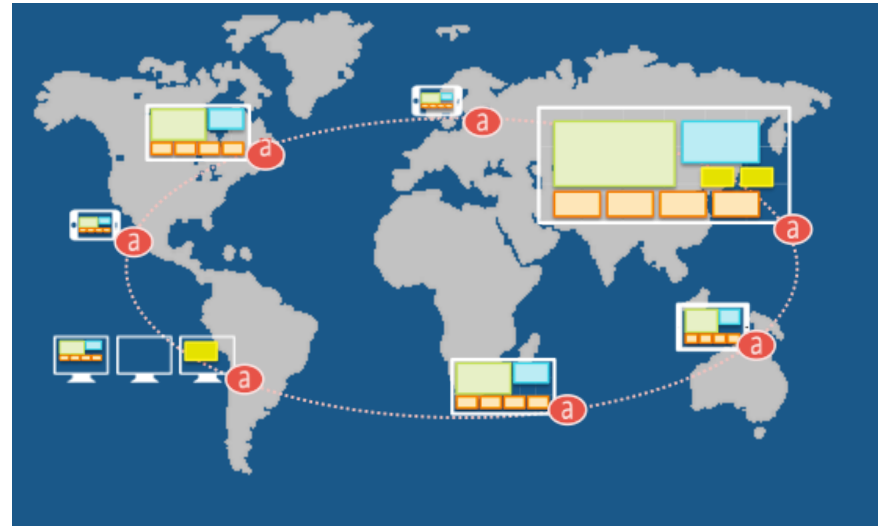

Enterprise-Wide Visualization and Collaboration Solutions

for Command and Control Environments

Dennis Nuutinen – Vertical Sales Manager

ACTIVU REALTIME INTEROPERABILITY - Visually Integrated & Networked Situational Awareness

Intelligent Visualization Defined

BEFORE

- Proprietary systems
- Hardwired to sources
- On predetermined displays only

AFTER

- Managed by users
- Integrated with critical systems
- Shared across the enterprise(s)